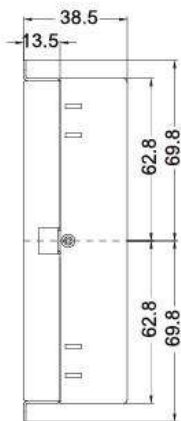

Specification

Display	Viewing Size Image	7"
	Active Display Area (mm)	152.4(H) x 91.44 (V)
	Pixel Pitch (mm)	0.1905(H)x0.1905(V)
	Resolution	1024x600
	Contrast Ratio	500 : 1(typ.)
	Color	R.G.B Stripe
	Brightness	300 cd/m ²
	Viewing Angle	-85~85 (H) ; -85~85 (V)
	Recommended Resolution	1024x600@ 60Hz
	Signal Connector	VGA,DVI

7 inches
Open frame
 Demand 30070

Specification

Power	Source	12V DC in,with External AC-DC Adapter(100-240V)
	Consumption	8W typical, normal operation
	Management	VESA DPMS Compliant
Optional	Touch	Resistive, PCAP
	High Brightness	1000,1500
	Auto Dimming	YES
	POWER in	DC24V, DC9V~36V
	Remote Control	YES
	IO	AV,HDMI,DP

**7 inches
Open frame
Demand 30070**

Mechanical Drawing

UNIT:mm