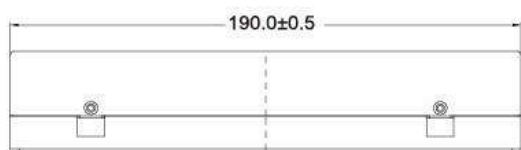

Specification

Display	Viewing Size Image	7"
	Active Display Area (mm)	152.4(H) x 91.44 (V)
	Pixel Pitch (mm)	0.1905(H)x0.1905(V)
	Resolution	1024x600
	Contrast Ratio	500 : 1(typ.)
	Color	R.G.B Stripe
	Brightness	300 cd/m ²
	Viewing Angle	-85~85 (H) ; -85~85 (V)
	Recommended Resolution	1024x600@ 60Hz
	Signal Connector	VGA,DVI

7 inches
Open frame
 Demand 30070

Specification

Power	Source	12V DC in,with External AC-DC Adapter(100-240V)
	Consumption	8W typical, normal operation
	Management	VESA DPMS Compliant
Optional	Touch	Resistive, PCAP
	High Brightness	1000,1500
	Auto Dimming	YES
	POWER in	DC24V, DC9V~36V
	Remote Control	YES
	IO	AV,HDMI,DP

**7 inches
Open frame
Demand 30070**

Mechanical Drawing

UNIT:mm