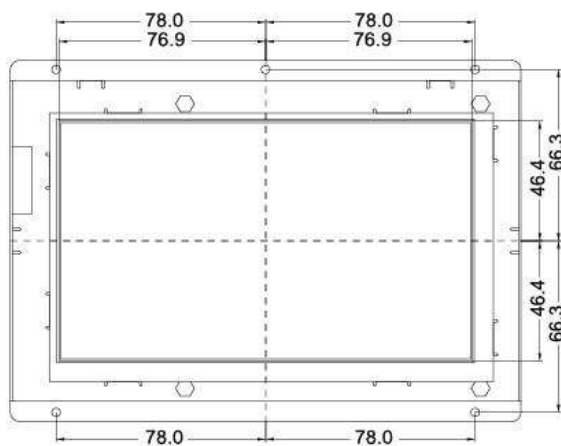

Specification

Display	Viewing Size Image	7"
	Active Display Area (mm)	152.4(H) x 91.44 (V)
	Pixel Pitch (mm)	0.1905(H)x0.1905(V)
	Resolution	1024x600
	Contrast Ratio	500 : 1(typ.)
	Color	R.G.B Stripe
	Brightness	300 cd/m ²
	Viewing Angle	-85~85 (H) ; -85~85 (V)
	Recommended Resolution	1024x600@ 60Hz
	Signal Connector	VGA,DVI

7 inches
Open frame
 Demand 30070

Specification

Power	Source	12V DC in,with External AC-DC Adapter(100-240V)
	Consumption	8W typical, normal operation
	Management	VESA DPMS Compliant
Optional	Touch	Resistive, PCAP
	High Brightness	1000,1500
	Auto Dimming	YES
	POWER in	DC24V, DC9V~36V
	Remote Control	YES
	IO	AV,HDMI,DP

**7 inches
Open frame
Demand 30070**

Mechanical Drawing

UNIT:mm