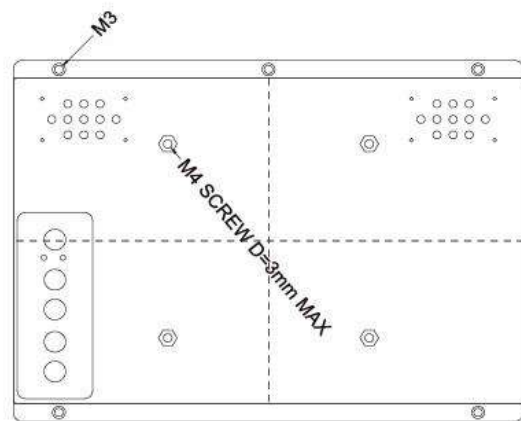

Specification

Display	Viewing Size Image	7"
	Active Display Area (mm)	152.4(H) x 91.44 (V)
	Pixel Pitch (mm)	0.1905(H)x0.1905(V)
	Resolution	1024x600
	Contrast Ratio	500 : 1(typ.)
	Color	R.G.B Stripe
	Brightness	300 cd/m ²
	Viewing Angle	-85~85 (H) ; -85~85 (V)
	Recommended Resolution	1024x600@ 60Hz
	Signal Connector	VGA,DVI

7 inches
Open frame
 Demand 30070

Specification

Power	Source	12V DC in,with External AC-DC Adapter(100-240V)
	Consumption	8W typical, normal operation
	Management	VESA DPMS Compliant
Optional	Touch	Resistive, PCAP
	High Brightness	1000,1500
	Auto Dimming	YES
	POWER in	DC24V, DC9V~36V
	Remote Control	YES
	IO	AV,HDMI,DP

**7 inches
Open frame
Demand 30070**

Mechanical Drawing

UNIT:mm