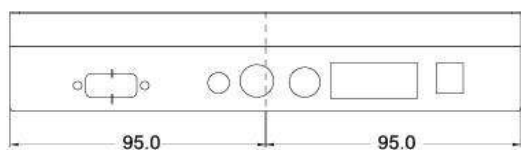

Specification

Display	Viewing Size Image	7"
	Active Display Area (mm)	152.4(H) x 91.44 (V)
	Pixel Pitch (mm)	0.1905(H)x0.1905(V)
	Resolution	1024x600
	Contrast Ratio	500 : 1(typ.)
	Color	R.G.B Stripe
	Brightness	300 cd/m ²
	Viewing Angle	-85~85 (H) ; -85~85 (V)
	Recommended Resolution	1024x600@ 60Hz
	Signal Connector	VGA,DVI

**7 inches
Open frame
Demand 30070**

Mechanical Drawing

UNIT:mm