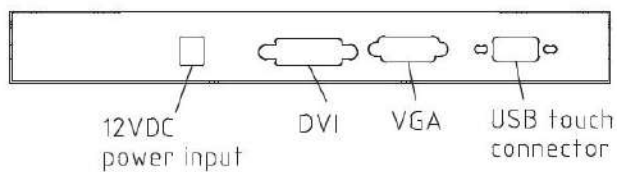

Mechanical Drawing