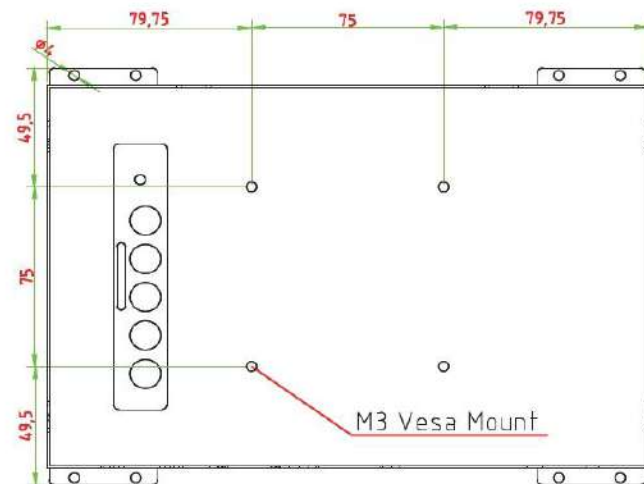

## 10.1 inches Open frame

Demand 30101W

### Specification

Display	Viewing Size Image	10.1"
	Active Display Area(mm)	216.96 (H) x 135.6(V)
	Pixel Pitch (mm)	0.1695(H)x0.1695(V)
	Resolution	1280 x 800
	Contrast Ratio	1300 : 1(typ)
	Color	262K / 16.2M
	Brightness	500 cd/m <sup>2</sup>
	Viewing Angle	-85~85 (H) ; -85~85 (V)
	Recommended Resolution	1280 x 800@ 60Hz
	Signal Connector	VGA,DVI

**10.1 inches**

**Open frame**

**Demand 30101W**

**Specification**

<b>Power</b>	Source	12V DC in,with External AC-DC Adapter(100-240V)
	Consumption	6.5W typical, normal operation
	Management	VESA DPMS Compliant
<b>Optional</b>	Touch	Resistive, PCAP
	High Brightness	1000,1500
	Auto Dimming	YES
	POWER in	DC24V, DC9V~36V
	Remote Control	YES
	IO	AV,HDMI,DP

10.1 inches  
Open frame  
Demand 30101W

**Mechanical Drawing**

扣具專用孔

UNIT:mm