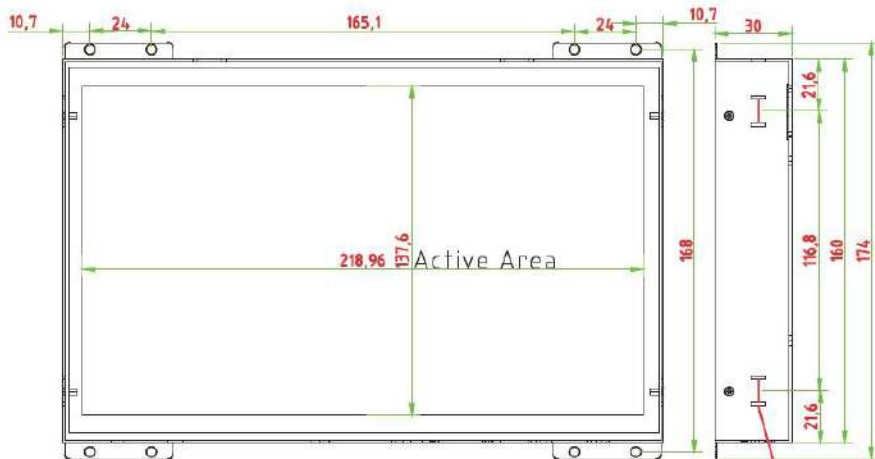

### Specification

Display	Viewing Size Image	10.1"
	Active Display Area(mm)	216.96 (H) x 135.6(V)
	Pixel Pitch (mm)	0.1695(H)x0.1695(V)
	Resolution	1280 x 800
	Contrast Ratio	1300 : 1(typ)
	Color	262K / 16.2M
	Brightness	500 cd/m <sup>2</sup>
	Viewing Angle	-85~85 (H) ; -85~85 (V)
	Recommended Resolution	1280 x 800@ 60Hz
	Signal Connector	VGA,DVI

**10.1 inches**

**Open frame**

**Demand 30101W**

**Specification**

<b>Power</b>	Source	12V DC in,with External AC-DC Adapter(100-240V)
	Consumption	6.5W typical, normal operation
	Management	VESA DPMS Compliant
<b>Optional</b>	Touch	Resistive, PCAP
	High Brightness	1000,1500
	Auto Dimming	YES
	POWER in	DC24V, DC9V~36V
	Remote Control	YES
	IO	AV,HDMI,DP

10.1 inches  
Open frame  
Demand 30101W

**Mechanical Drawing**

扣具專用孔

UNIT:mm