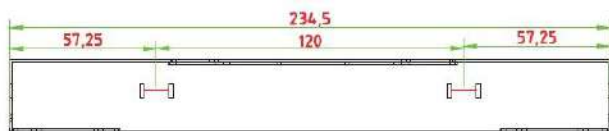

Mechanical Drawing