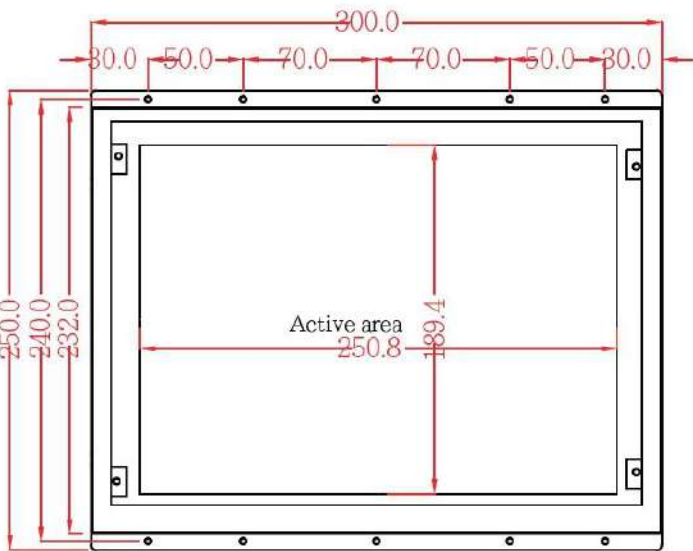

Specification

Display	Viewing Size Image	12.1"
	Active Display Area (mm)	245.76 (H) x 184.32 (V)
	Pixel Pitch (mm)	0.240(H)x0.240(V)
	Resolution	1024 x 768
	Contrast Ratio	700 : 1(typ.)
	Color	262K,16.2M
	Brightness	500 cd/m ²
	Viewing Angle	-80~80 (H) ; -70~70 (V)
	Recommended Resolution	1024 x 768 @ 60Hz, 75Hz
	Signal Connector	VGA, DVI

12.1 inches
Open frame
 Demand 30121X

Specification

Power	Source	12V DC in,with External AC-DC Adapter(100-240V)
	Consumption	8W typical,normal operation
	Management	VESA DPMS Compliant
Optional	Touch	Resistive, PCAP
	High Brightness	1000,1500
	Auto Dimming	YES
	POWER in	DC24V, DC9V~36V
	Remote Control	YES
	IO	AV,HDMI,DP

12.1 inches Open frame Demand 30121X

Mechanical Drawing

UNIT:mm