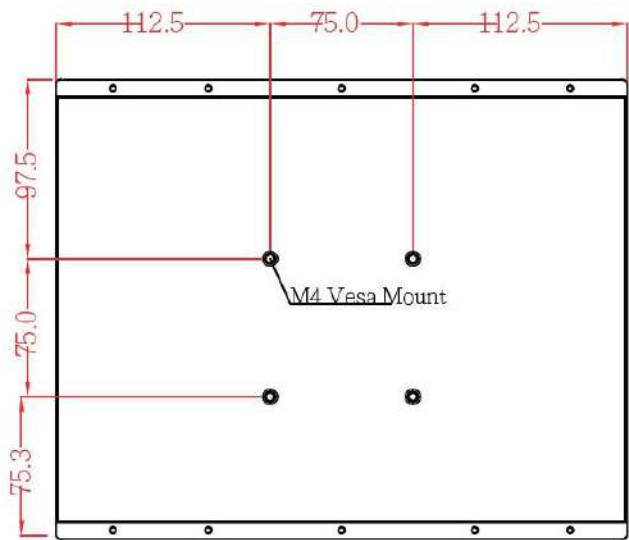

Specification

Display	Viewing Size Image	12.1"
	Active Display Area (mm)	245.76 (H) x 184.32 (V)
	Pixel Pitch (mm)	0.240(H)x0.240(V)
	Resolution	1024 x 768
	Contrast Ratio	700 : 1(typ.)
	Color	262K,16.2M
	Brightness	500 cd/m ²
	Viewing Angle	-80~80 (H) ; -70~70 (V)
	Recommended Resolution	1024 x 768 @ 60Hz, 75Hz
	Signal Connector	VGA, DVI

12.1 inches Open frame Demand 30121X

Mechanical Drawing

UNIT:mm