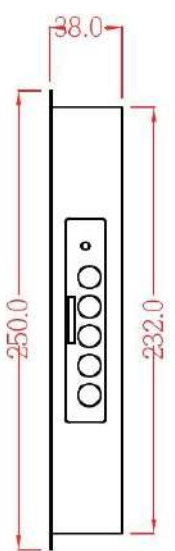

**12.1 inches
Open frame
Demand 30121X**

Feature

- 1.High Contrast color TFT LCD Monitor support resolution up to XGA(1024x768)**
- 2.PowermanagementsystemconformstoVESADPMSandEPAEnergyStarstandards.**
- 3.Fullconsiderationfortouchscreeninstallationandapplication.**
- 4.Universal Poweradapter.**
- 5.SupportDDC1&DDC2BforPlug&Playcompatibility.**
- 6.AdvancedOSDcontrolforpicturequalityadjustment.**
- 7.Detachablestandforwall-mountingapplication.**
- 8.Heavy duty Monitor with steel frame.**

Specification

Display	Viewing Size Image	12.1"
	Active Display Area (mm)	245.76 (H) x 184.32 (V)
	Pixel Pitch (mm)	0.240(H)x0.240(V)
	Resolution	1024 x 768
	Contrast Ratio	700 : 1(typ.)
	Color	262K,16.2M
	Brightness	500 cd/m ²
	Viewing Angle	-80~80 (H) ; -70~70 (V)
	Recommended Resolution	1024 x 768 @ 60Hz, 75Hz
	Signal Connector	VGA, DVI

12.1 inches
Open frame
 Demand 30121X

Specification

Power	Source	12V DC in,with External AC-DC Adapter(100-240V)
	Consumption	8W typical,normal operation
	Management	VESA DPMS Compliant
Optional	Touch	Resistive, PCAP
	High Brightness	1000,1500
	Auto Dimming	YES
	POWER in	DC24V, DC9V~36V
	Remote Control	YES
	IO	AV,HDMI,DP

12.1 inches Open frame Demand 30121X

Mechanical Drawing

UNIT:mm