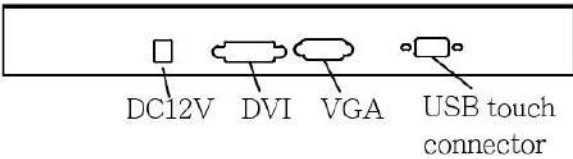

Mechanical Drawing