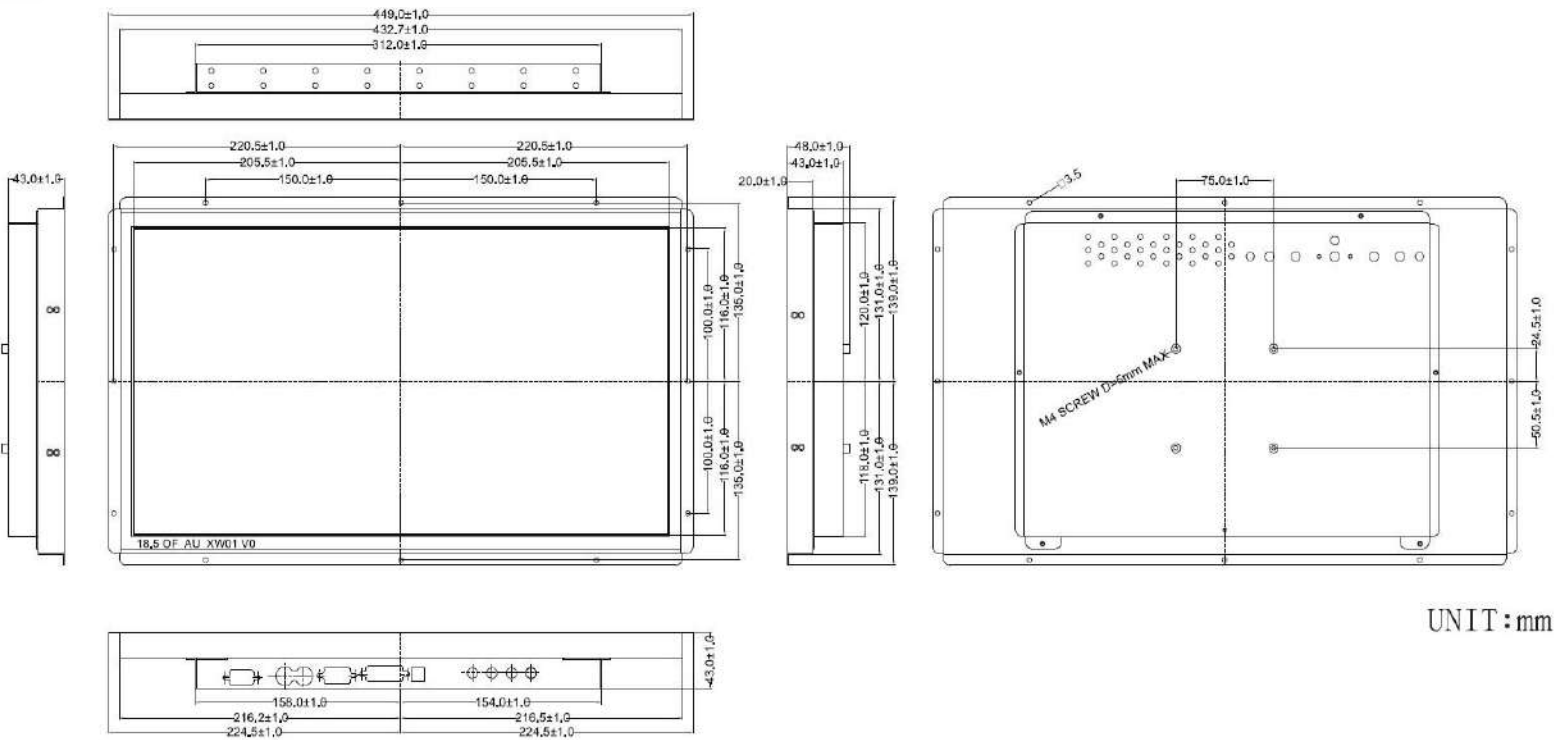

Specification

Display	Viewing Size Image	18.5"
	Active Display Area (mm)	409.8 (H) x 230.4 (V)
	Pixel Pitch (mm)	0.30x0.30
	Resolution	1366x768
	Contrast Ratio	1000:1 (typ.)
	Color	16.7M (6-bit/ Hi-FRC)
	Brightness	300 cd/m ²
	Viewing Angle	-85~85 (H) ; -80~80 (V)
	Recommended Resolution	1366 x 768 @ 60Hz ,75Hz
	Signal Connector	VGA, DVI

18.5 inches Open frame Demand 30185

Specification

Power	Source	12V DC in,with External AC-DC Adapter(100-240V)
	Consumption	20.8W typical
	Management	VESA DPMS Compliant
Optional	Touch	Resistive, PCAP,IR
	High Brightness	1000,1500
	Auto Dimming	YES
	POWER in	DC24V,DC 9V~36V
	Remote Control	YES
	IO	AV,HDMI,DP

**18.5 inches
Open frame
Demand 30185**

Mechanical Drawing

UNIT : mm