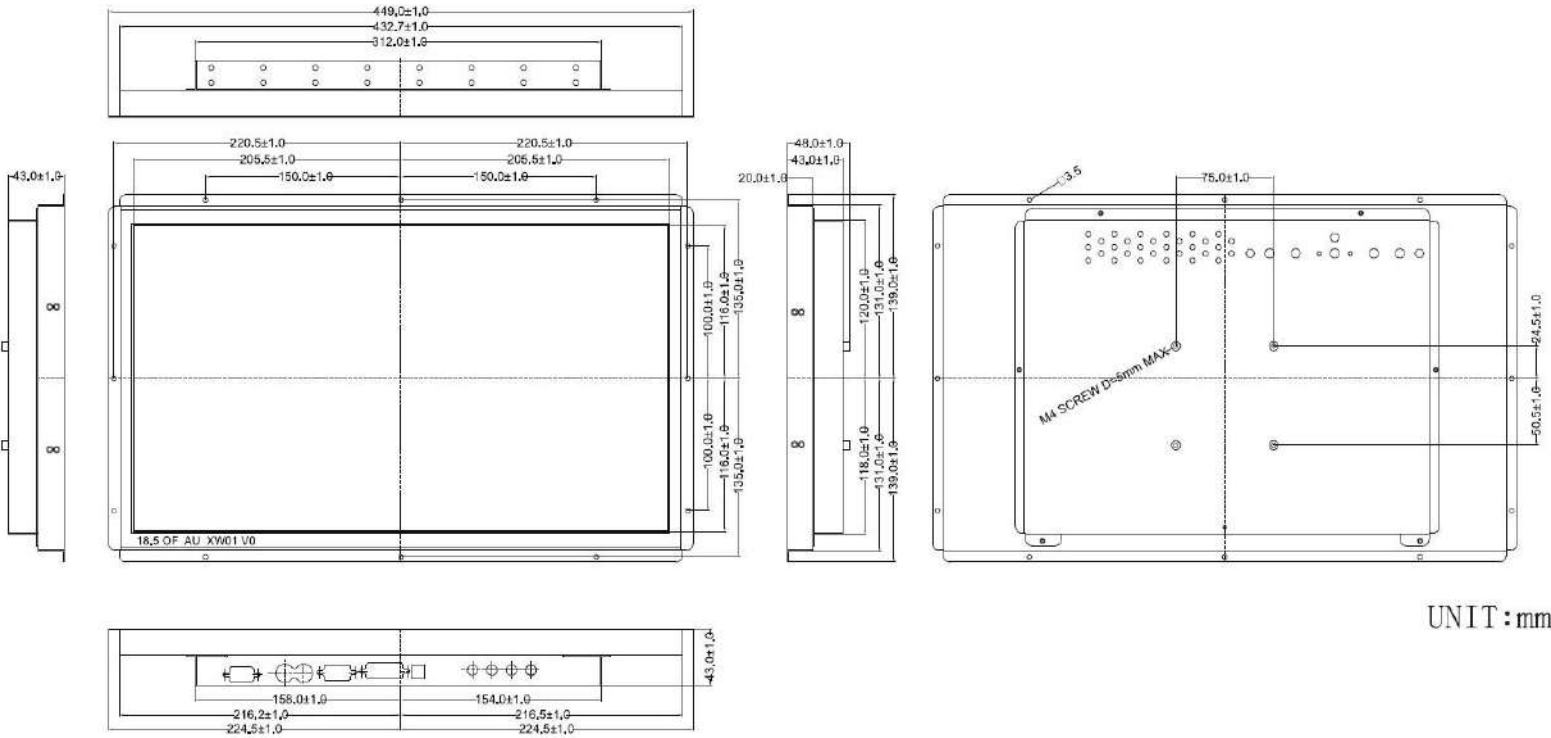

**Specification**

Display	Viewing Size Image	18.5"
	Active Display Area (mm)	409.8 (H) x 230.4 (V)
	Pixel Pitch (mm)	0.30x0.30
	Resolution	1920x1080
	Contrast Ratio	1000:1 (typ.)
	Color	16.7M (6-bit/ Hi-FRC)
	Brightness	350 cd/m <sup>2</sup>
	Viewing Angle	-89~89 (H) ; -89~89 (V)
	Recommended Resolution	1920 x 1080 @ 60Hz ,75Hz
	Signal Connector	VGA, DVI

**18.5 inches**  
**Open frame**  
 Demand 30185HD

**Specification**

Power	Source	12V DC in,with External AC-DC Adapter(100-240V)
	Consumption	16.5W typical
	Management	VESA DPMS Compliant
Optional	Touch	Resistive, PCAP,IR
	High Brightness	1000,1500
	Auto Dimming	YES
	POWER in	DC24V,DC 9V~36V
	Remote Control	YES
	IO	AV,HDMI,DP

**18.5 inches  
Open frame  
Demand 30185HD**

**Mechanical Drawing**

UNIT : mm