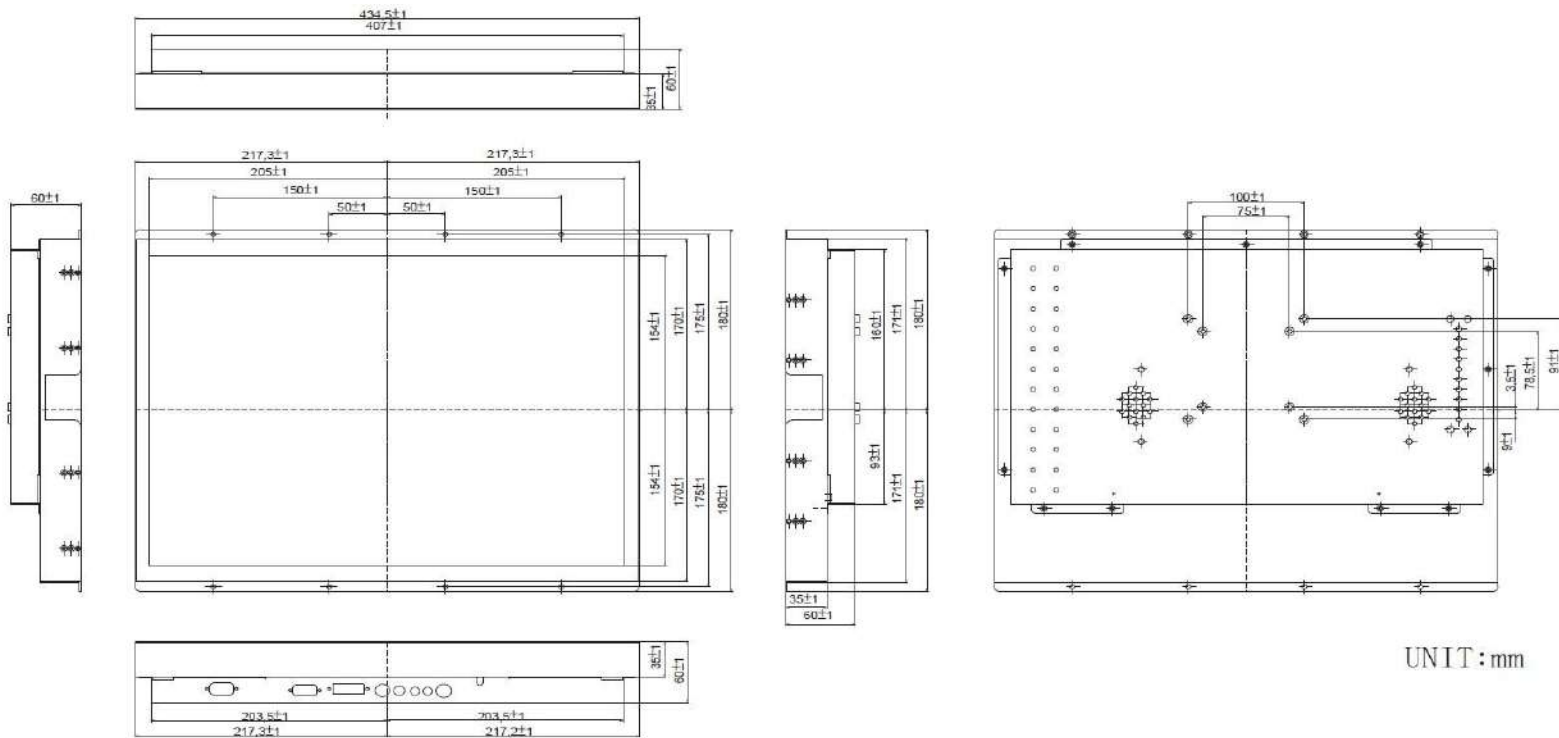

Specification

Display	Viewing Size Image	20.1"
	Active Display Area (mm)	20.1 inches(510.54mm) diagonal
	Pixel Pitch (mm)	0.255 (H) x 0.255(V)
	Resolution	1600 x 1200
	Contrast Ratio	800 : 1 (typ.)
	Color	16.7M
	Brightness	300 cd/m ²
	Viewing Angle	-89~89 (H) ; -89~89 (V)
	Recommended Resolution	1600 x 1200 @ 60Hz
	Signal Connector	VAG,DVI

20.1 inches
Open frame
 Demand 30201

Specification

Power	Source	12V DC in,with External AC-DC Adapter(100-240V)
	Consumption	36.05W typical, normal operation
	Management	VESA DPMS Compliant
Optional	Touch	Resistive
	High Brightness	YES
	Auto Dimming	YES
	POWER in	DC24V,DC9V~36V
	Remote Control	YES
	IO	AV,HDMI,DP

**20.1 inches
Open frame
Demand 30201**

Mechanical Drawing

UNIT : mm