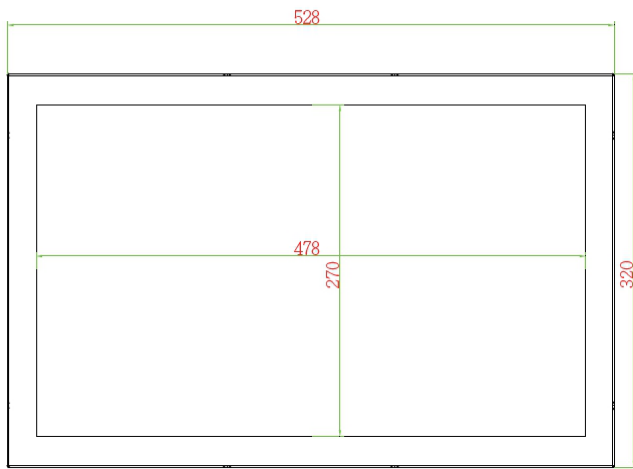

Specification

Display	Viewing Size Image	21.5"
	Active Display Area (mm)	476.64 (H) x 268.11 (V)
	Pixel Pitch (mm)	0.248 x 0.248
	Resolution	1920 x 1080
	Contrast Ratio	1000 : 1 (typ.)
	Color	16.7 M
	Brightness	250 cd/m ²
	Viewing Angle	-85~85 (H) ; -80~80 (V)
	Recommended Resolution	1920 x 1080 @ 60Hz
	Signal Connector	VGA, DVI

21.5 inches Chassis LCD Monitor Demand 40215

Mechanical Drawing

UNIT:mm