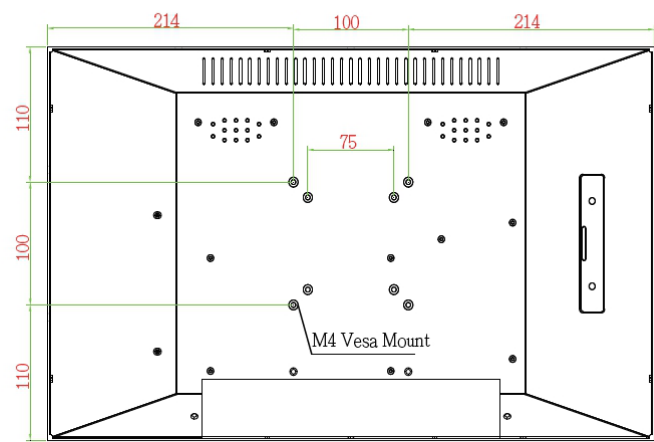

Specification

Display	Viewing Size Image	21.5"
	Active Display Area (mm)	476.64 (H) x 268.11 (V)
	Pixel Pitch (mm)	0.248 x 0.248
	Resolution	1920 x 1080
	Contrast Ratio	1000 : 1 (typ.)
	Color	16.7 M
	Brightness	250 cd/m ²
	Viewing Angle	-85~85 (H) ; -80~80 (V)
	Recommended Resolution	1920 x 1080 @ 60Hz
	Signal Connector	VGA, DVI

**21.5 inches
Chassis LCD Monitor
Demand 40215**

Specification

Power	Source	12V DC in, with External AC-DC Adapter(100-240V)
	Consumption	16W typical, normal operation
	Management	VESA DPMS Compliant
Optional	Touch	Resistive ,PCAP,IR
	High Brightness	1000,1500
	Auto Dimming	YES
	POWER in	DC24V ,DC9V~36V
	Remote Control	YES
	IO	AV,HDMI,DP

21.5 inches Chassis LCD Monitor Demand 40215

Mechanical Drawing

UNIT:mm