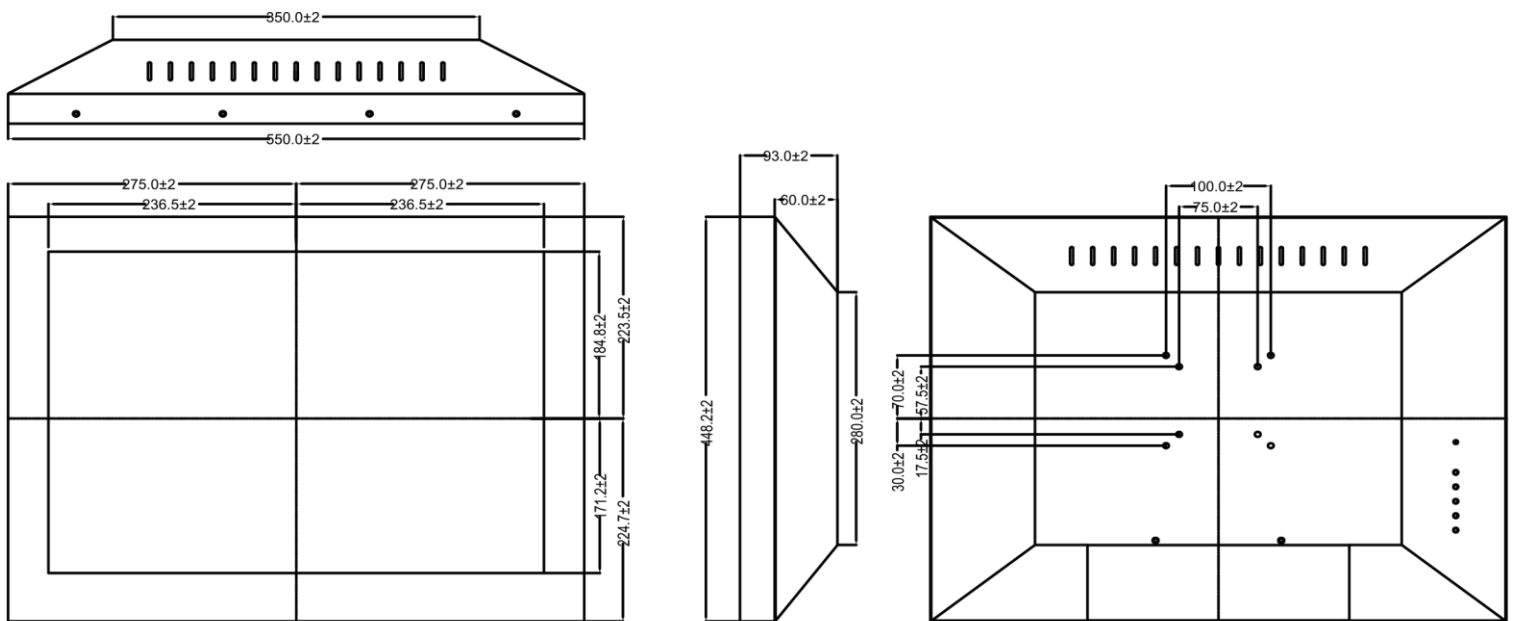

Specification

Display	Viewing Size Image	23.1"
	Active Display Area (mm)	470.4 (H) x 352.8 (V)
	Pixel Pitch (mm)	0.294x 0.294
	Resolution	1600 x 1200
	Contrast Ratio	600 : 1 (typ.)
	Color	16.7M
	Brightness	500 cd/m ²
	Viewing Angle	-85~85 (H) ; -85~85 (V)
	Recommended Resolution	1600x 1200 @ 60Hz
	Signal Connector	VGA, DVI

**23.1 inches
Chassis LCD Monitor
Demand 40231**

Specification

Power	Source	12V DC in, with External AC-DC Adapter(100-240V)
	Consumption	69.6W typical, normal operation
	Management	VESA DPMS Compliant
Optional	Touch	Resistive, PCAP,IR
	High Brightness	1000,1500
	Auto Dimming	YES
	POWER in	DC24V,DC9V~36V
	Remote Control	YES
	IO	AV,HDMI,DP

23.1 inches Chassis LCD Monitor Demand 40231

Mechanical Drawing

UNIT:mm