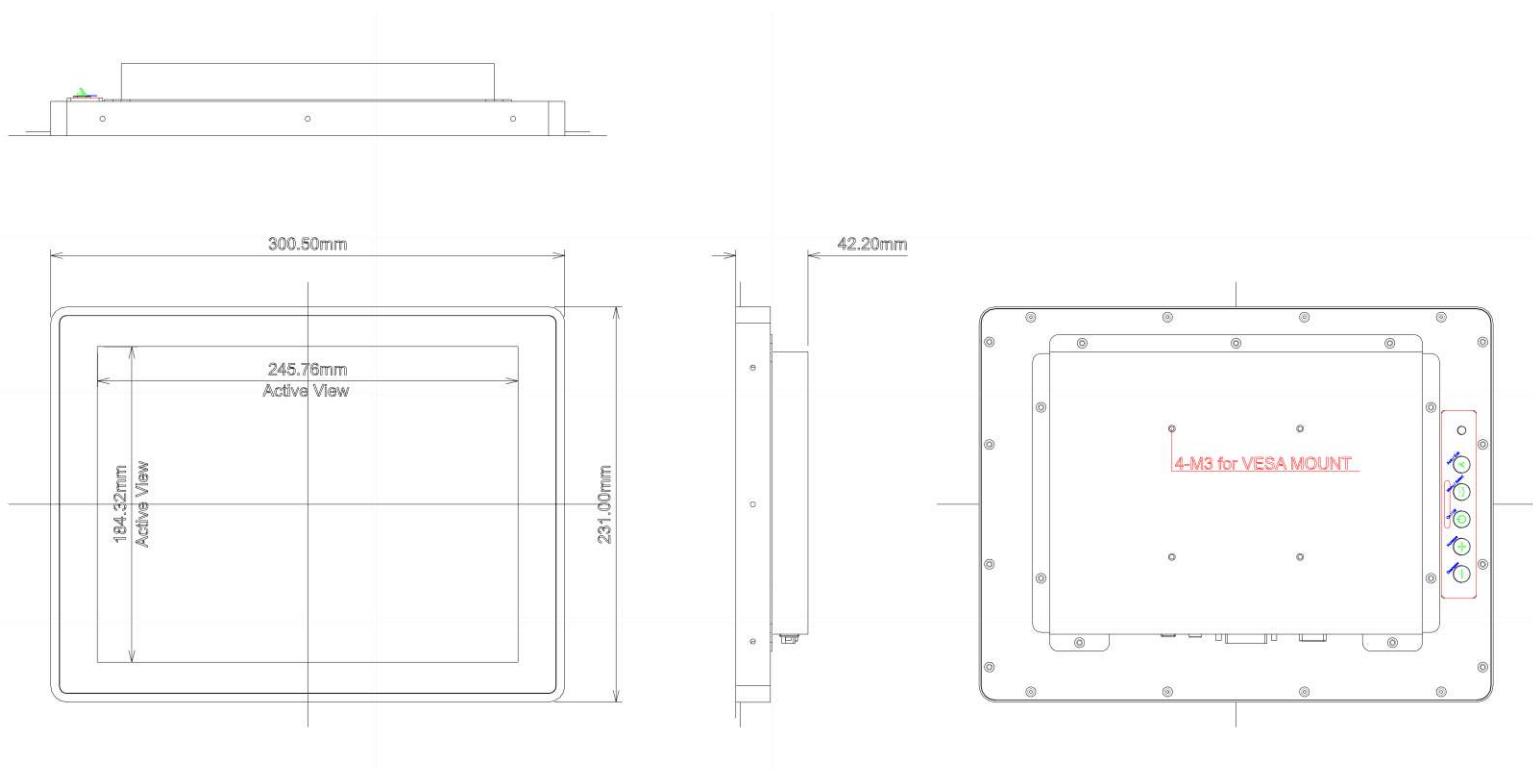

Mechanical Drawing