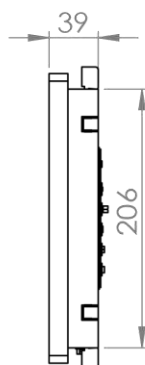

Specification

Display	Viewing Size Image	15.6"
	Active Display Area (mm)	344.16 (H) x 193.59(V)
	Pixel Pitch (mm)	0.17925x 0.17925
	Resolution	1366 x 768 / 1920 x 1080
	Contrast Ratio	700 : 1
	Color	16.7 M
	Brightness	400 nitts
	Viewing Angle	-80~70 (H) ; -80~70 (V)
	Recommended Resolution	1366 x 768 / 1920 x 1080 @ 60Hz, 75Hz
	Signal Connector	VGA,DVI

15.6 inches Flat LCD Monitor

Demand 90156W

Specification

Power	Source	12V DC with external adapter
	Consumption	25W typical, normal operation
	Management	VESA DPMS Compliant
Options	Touch	PCAP,AR glass
	High Brightness	1000,1500
	Auto Dimming	YES
	Power in	DC24V, DC9~36V
	Remote Control	YES
	IO	AV,HDMI,DP

15.6 inches Flat LCD Monitor

Demand 90156W

Mechanical Drawing

8-M4 For VESA MOUNT