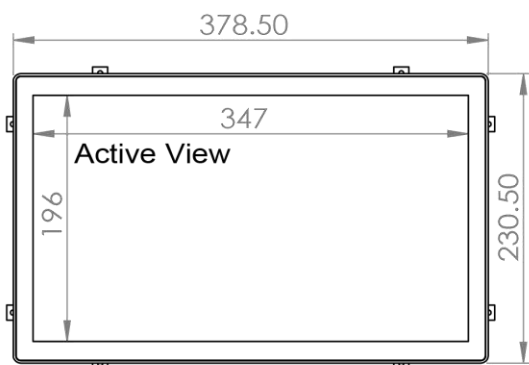

Specification

Display	Viewing Size Image	15.6"
	Active Display Area (mm)	344.16 (H) x 193.59(V)
	Pixel Pitch (mm)	0.17925x 0.17925
	Resolution	1366 x 768 / 1920 x 1080
	Contrast Ratio	700 : 1
	Color	16.7 M
	Brightness	400 nitts
	Viewing Angle	-80~70 (H) ; -80~70 (V)
	Recommended Resolution	1366 x 768 / 1920 x 1080 @ 60Hz, 75Hz
	Signal Connector	VGA,DVI

15.6 inches Flat LCD Monitor

Demand 90156W

Specification

Power	Source	12V DC with external adapter
	Consumption	25W typical, normal operation
	Management	VESA DPMS Compliant
Options	Touch	PCAP,AR glass
	High Brightness	1000,1500
	Auto Dimming	YES
	Power in	DC24V, DC9~36V
	Remote Control	YES
	IO	AV,HDMI,DP

15.6 inches Flat LCD Monitor

Demand 90156W

Mechanical Drawing

8-M4 For VESA MOUNT