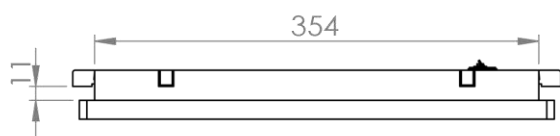

Mechanical Drawing

8-M4 For VESA MOUNT