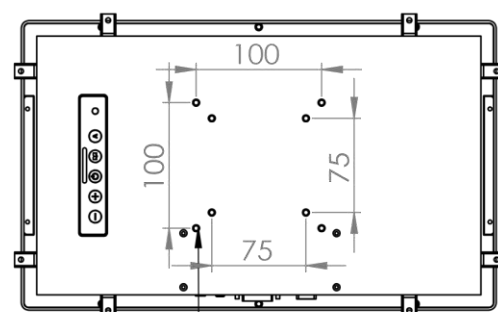

Specification

Display	Viewing Size Image	15.6"
	Active Display Area (mm)	344.16 (H) x 193.59(V)
	Pixel Pitch (mm)	0.17925x 0.17925
	Resolution	1366 x 768 / 1920 x 1080
	Contrast Ratio	700 : 1
	Color	16.7 M
	Brightness	400 nitts
	Viewing Angle	-80~70 (H) ; -80~70 (V)
	Recommended Resolution	1366 x 768 / 1920 x 1080 @ 60Hz, 75Hz
	Signal Connector	VGA,DVI

15.6 inches Flat LCD Monitor

Demand 90156W

Mechanical Drawing

8-M4 For VESA MOUNT