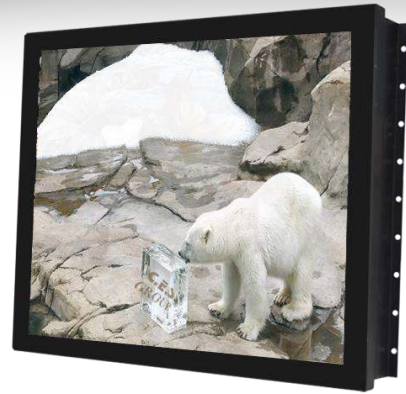

10.4 inches
Open frame
Demand 30104X

Specification

Power	Source	12V DC in, with External AC to DC Adapter(100~240V AC)
	Consumption	10W typical,normal operation
	Management	VESA DPMS Compliant
Optional	Touch	Resistive, PCAP
	High Brightness	1000,1500
	Auto Dimming	YES
	POWER in	DC24V, DC9V~36V
	Remote Control	YES
	IO	AV,HDMI,DP